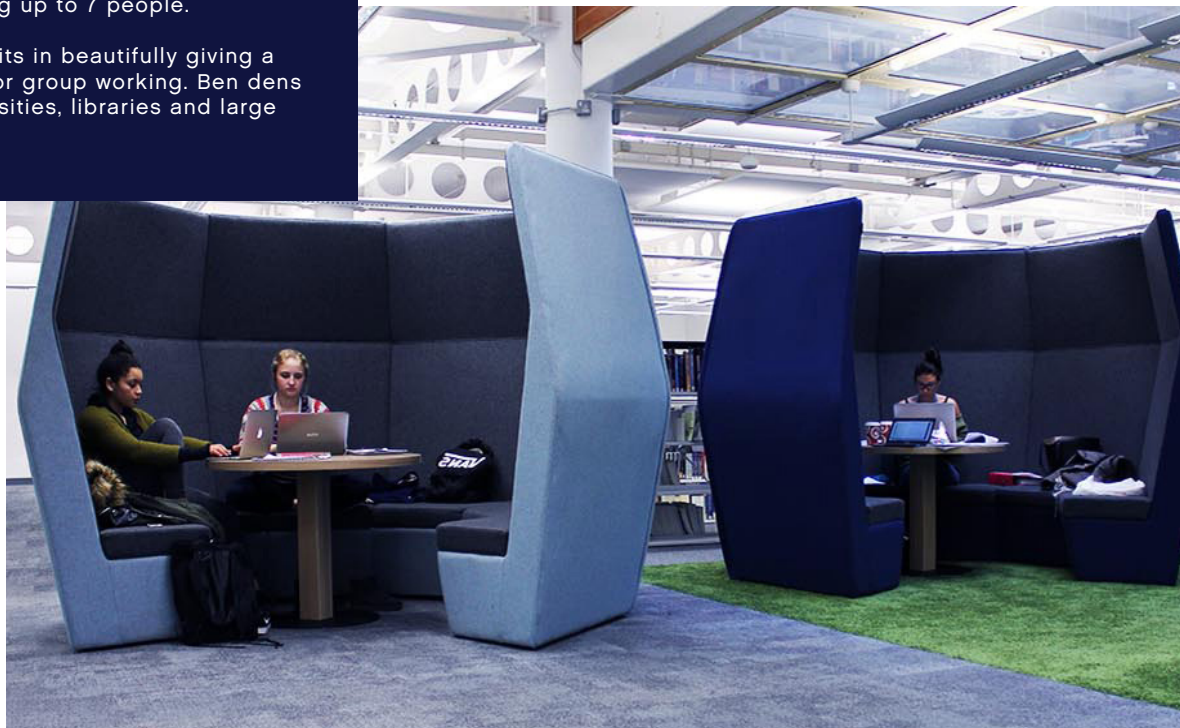

Ben,

variants

Ben
High back
Dia 3000 H 2000

Ben
Mid back
Dia 3000 H 1350

Ben
Low back
Dia 3000 H 780

Info

Ben

Ben makes a statement. Using the same side profile as his friend Bill, the collaborative dens are great for seating up to 7 people.

The Tabatha table fits in beautifully giving a drop down space for group working. Ben dens are great for universities, libraries and large open plan offices

Fabric bandings

Band 1	Band 2	Band 3	Band 4
Camira Era	Camira Mainline Flax	Camira Blazer	Camira Craggan
Camira Urban	Camira Mainline	Camira Synergy	Camira Craggan Flax
Camira Château	Camira Honeycomb	Camira Hemp	Camira Code
Camira Xtreme	Camira Aspect	Camira Landscape	Camira Century
Camira X2	Camira Patina	Camira 24/7 Flax	Camira Individuo
Camira Gravity	Camira Manila	Camira Aquarius	Camira Yoredale
Camira Canopy	Camira Torro	Camira Regent	Fidivi Corte
Camira Rivet	Fidivi Bondai Linea 30	Camira Hemp	Fidivi Goal Unito
Camira Manhattan	Fidivi King Flex	Camira Mainline Flax Stripe	Kvadrat Cava 3
Camira Vita	Fidivi Mini Unito	Camira Silk	Kvadrat Clara 2
Camira Figaro	Fidivi One	Camira Blazer Lite	Kvadrat Field
Camira Velocity	Fidivi Relax Bico	Camira Synergy 170	Kvadrat Messenger 4
Camira Castillo	Fidivi Relax Flex	Fidivi Fox	Kvadrat Floyd
Camira Era 170	Fidivi Riva	Fidivi Laser J	Ultrafabrics Ultraleather
Fidivi Alba	Fidivi Roccia	Fidivi Mini Melange	
Fidivi Bondai	Panaz Linear	Fidivi Spazio	
Fidivi Erika	Panaz Microvelle	Kvadrat Atlas	
Fidivi Florida	Panaz Ultimate Touch	Kvadrat Remix 2	
Fidivi Radio	Spradling Valencia	Kvadrat Umami	
Panaz Cadet	Spradling Silvertex	Kvadrat Atlas	
Panaz Highland	Spradling Hitch	Panaz Harvard	
	Spradling Vogue	Vescom Furka Plus	
	Yarwood Dollaro	Vescom Samar	