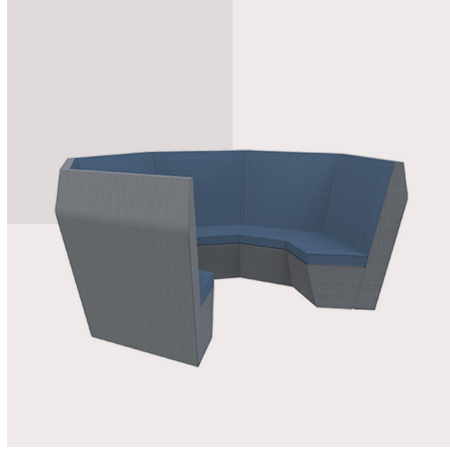

Ben,

variants

Ben
High back
Dia 3000 H 2000

Ben
Mid back
Dia 3000 H 1350

Ben
Low back
Dia 3000 H 780

Info

Ben

Ben makes a statement. Using the same side profile as his friend Bill, the collaborative dens are great for seating up to 7 people.

The Tabatha table fits in beautifully giving a drop down space for group working. Ben dens are great for universities, libraries and large open plan offices

Fabric bandings

Band 1	Band 2	Band 3	Band 4
Camira Era	Camira Mainline Flax	Camira Blazer	Camira Craggan
Camira Urban	Camira Mainline	Camira Synergy	Camira Craggan Flax
Camira Château	Camira Honeycomb	Camira Hemp	Camira Code
Camira Xtreme	Camira Aspect	Camira Landscape	Camira Century
Camira X2	Camira Patina	Camira 24/7 Flax	Camira Individuo
Camira Gravity	Camira Manila	Camira Aquarius	Camira Yoredale
Camira Canopy	Camira Torro	Camira Regent	Fidivi Corte
Camira Rivet	Fidivi Bondai Linea 30	Camira Hemp	Fidivi Goal Unito
Camira Manhattan	Fidivi King Flex	Camira Mainline Flax Stripe	Kvadrat Cava 3
Camira Vita	Fidivi Mini Unito	Camira Silk	Kvadrat Clara 2
Camira Figaro	Fidivi One	Camira Blazer Lite	Kvadrat Field
Camira Velocity	Fidivi Relax Bico	Camira Synergy 170	Kvadrat Messenger 4
Camira Castillo	Fidivi Relax Flex	Fidivi Fox	Kvadrat Floyd
Camira Era 170	Fidivi Riva	Fidivi Laser J	Ultrafabrics Ultraleather
Fidivi Alba	Fidivi Roccia	Fidivi Mini Melange	
Fidivi Bondai	Panaz Linear	Fidivi Spazio	
Fidivi Erika	Panaz Microvelle	Kvadrat Atlas	
Fidivi Florida	Panaz Ultimate Touch	Kvadrat Remix 2	
Fidivi Radio	Spradling Valencia	Kvadrat Umami	
Panaz Cadet	Spradling Silvertex	Kvadrat Atlas	
Panaz Highland	Spradling Hitch	Panaz Harvard	
	Spradling Vogue	Vescom Furka Plus	
	Yarwood Dollaro	Vescom Samar	