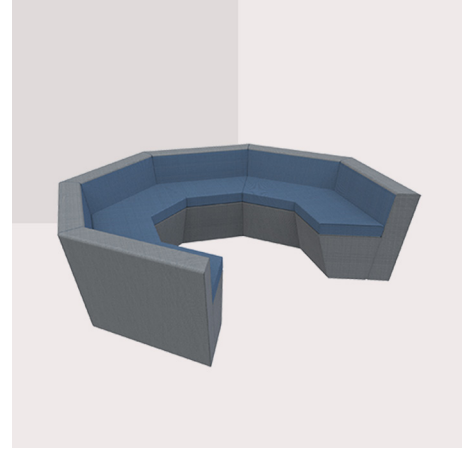

Ben,

variants

Ben
High back
Dia 3000 H 2000

Ben
Mid back
Dia 3000 H 1350

Ben
Low back
Dia 3000 H 780

Info

Ben

Ben makes a statement. Using the same side profile as his friend Bill, the collaborative dens are great for seating up to 7 people.

The Tabatha table fits in beautifully giving a drop down space for group working. Ben dens are great for universities, libraries and large open plan offices

Fabric bandings

Band 1	Band 2	Band 3	Band 4
Camira Era	Camira Mainline Flax	Camira Blazer	Camira Craggan
Camira Urban	Camira Mainline	Camira Synergy	Camira Craggan Flax
Camira Château	Camira Honeycomb	Camira Hemp	Camira Code
Camira Xtreme	Camira Aspect	Camira Landscape	Camira Century
Camira X2	Camira Patina	Camira 24/7 Flax	Camira Individuo
Camira Gravity	Camira Manila	Camira Aquarius	Camira Yoredale
Camira Canopy	Camira Torro	Camira Regent	Fidivi Corte
Camira Rivet	Fidivi Bondai Linea 30	Camira Hemp	Fidivi Goal Unito
Camira Manhattan	Fidivi King Flex	Camira Mainline Flax Stripe	Kvadrat Cava 3
Camira Vita	Fidivi Mini Unito	Camira Silk	Kvadrat Clara 2
Camira Figaro	Fidivi One	Camira Blazer Lite	Kvadrat Field
Camira Velocity	Fidivi Relax Bico	Camira Synergy 170	Kvadrat Messenger 4
Camira Castillo	Fidivi Relax Flex	Fidivi Fox	Kvadrat Floyd
Camira Era 170	Fidivi Riva	Fidivi Laser J	Ultrafabrics Ultraleather
Fidivi Alba	Fidivi Roccia	Fidivi Mini Melange	
Fidivi Bondai	Panaz Linear	Fidivi Spazio	
Fidivi Erika	Panaz Microvelle	Kvadrat Atlas	
Fidivi Florida	Panaz Ultimate Touch	Kvadrat Remix 2	
Fidivi Radio	Spradling Valencia	Kvadrat Umami	
Panaz Cadet	Spradling Silvertex	Kvadrat Atlas	
Panaz Highland	Spradling Hitch	Panaz Harvard	
	Spradling Vogue	Vescom Furka Plus	
	Yarwood Dollaro	Vescom Samar	