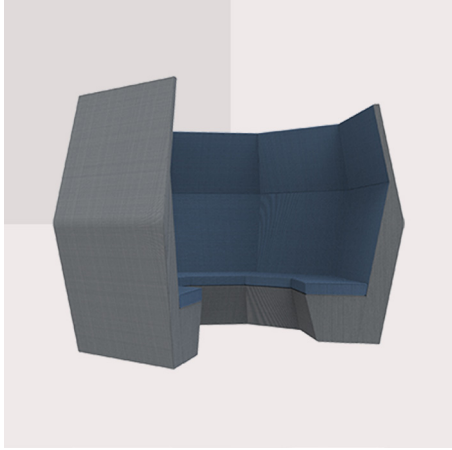

Ben,

variants

Ben
High back
Dia 3000 H 2000

Ben
Mid back
Dia 3000 H 1350

Ben
Low back
Dia 3000 H 780

Info

Ben

Ben makes a statement. Using the same side profile as his friend Bill, the collaborative dens are great for seating up to 7 people.

The Tabatha table fits in beautifully giving a drop down space for group working. Ben dens are great for universities, libraries and large open plan offices

Fabric bandings

Band 1	Band 2	Band 3	Band 4
Camira Era	Camira Mainline Flax	Camira Blazer	Camira Craggan
Camira Urban	Camira Mainline	Camira Synergy	Camira Craggan Flax
Camira Château	Camira Honeycomb	Camira Hemp	Camira Code
Camira Xtreme	Camira Aspect	Camira Landscape	Camira Century
Camira X2	Camira Patina	Camira 24/7 Flax	Camira Individuo
Camira Gravity	Camira Manila	Camira Aquarius	Camira Yoredale
Camira Canopy	Camira Torro	Camira Regent	Fidivi Corte
Camira Rivet	Fidivi Bondai Linea 30	Camira Hemp	Fidivi Goal Unito
Camira Manhattan	Fidivi King Flex	Camira Mainline Flax Stripe	Kvadrat Cava 3
Camira Vita	Fidivi Mini Unito	Camira Silk	Kvadrat Clara 2
Camira Figaro	Fidivi One	Camira Blazer Lite	Kvadrat Field
Camira Velocity	Fidivi Relax Bico	Camira Synergy 170	Kvadrat Messenger 4
Camira Castillo	Fidivi Relax Flex	Fidivi Fox	Kvadrat Floyd
Camira Era 170	Fidivi Riva	Fidivi Laser J	Ultrafabrics Ultraleather
Fidivi Alba	Fidivi Roccia	Fidivi Mini Melange	
Fidivi Bondai	Panaz Linear	Fidivi Spazio	
Fidivi Erika	Panaz Microvelle	Kvadrat Atlas	
Fidivi Florida	Panaz Ultimate Touch	Kvadrat Remix 2	
Fidivi Radio	Spradling Valencia	Kvadrat Umami	
Panaz Cadet	Spradling Silvertex	Kvadrat Atlas	
Panaz Highland	Spradling Hitch	Panaz Harvard	
	Spradling Vogue	Vescom Furka Plus	
	Yarwood Dollaro	Vescom Samar	